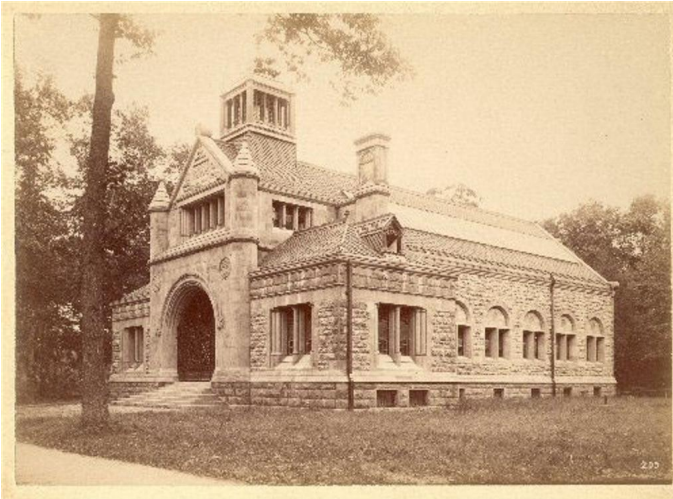

# Cornell Library

The Cornell Library, dedicated in 1888, was the first library building constructed at Drew Theological seminary. It is best remembered for the surviving "Rose" Window, now in the Learning Resource Center.

Cornell Library in 1900

Cornell Library in 1920

The Cornell Library was torn down 1938 when the larger Rose Memorial Library was constructed on the site. Rose Memorial Library later became part of the Learning Resource Center.